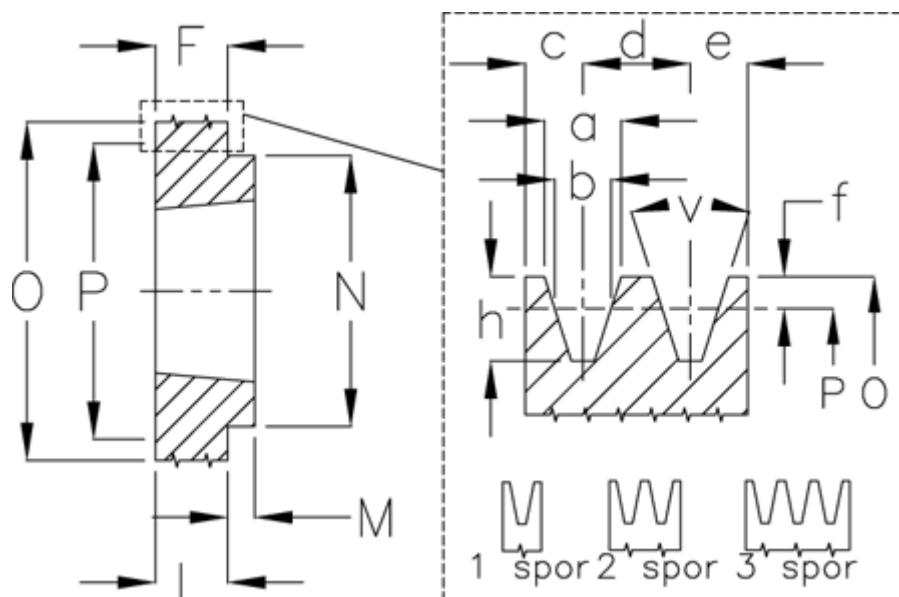

Article number: 604113017002

Description: V-belt pulley SPZ 170/2 TL2012

Measures

a	= 9.7	For bush	= 2012	P	= 170
b	= 8.5	h	= 11.0	Type	= SPZ
Bush ζ max	= 50	J	= -	v	= 38 grader
c	= 8.0	L	= 32		
d	= 12.0	m	= 4		
e	= 8.0	N	= 112		
f	= 2.0	Number of ribs	= 2		
F	= 28	O	= 174.0		